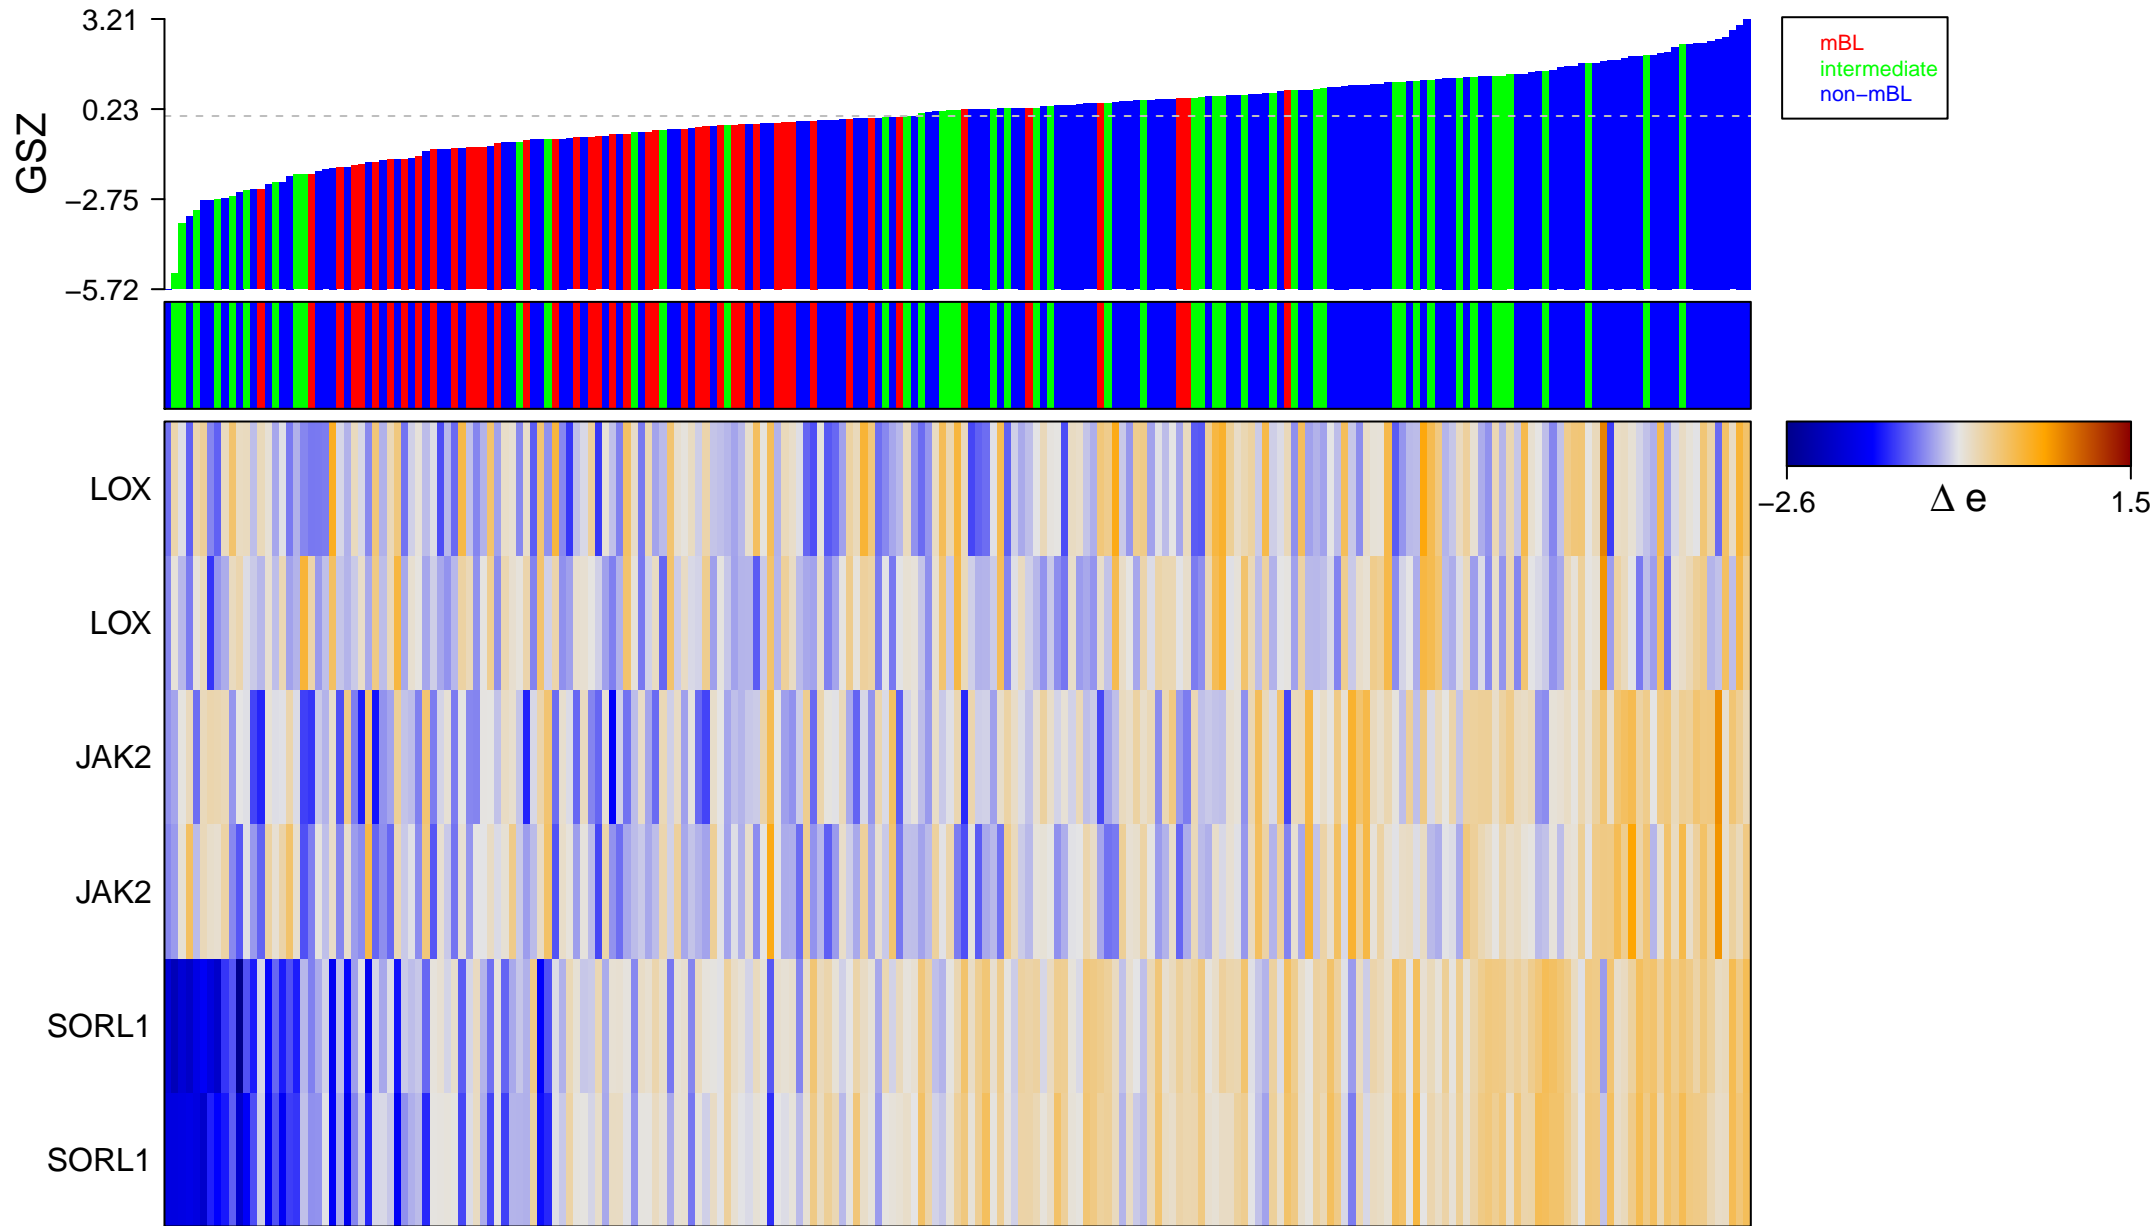

ELVIDGE_HIF2A_TARGETS_UP

ELVIDGE_HIF2A_TARGETS_UP

■ on
■ -
□ off

ELVIDGE_HIF2A_TARGETS_UP